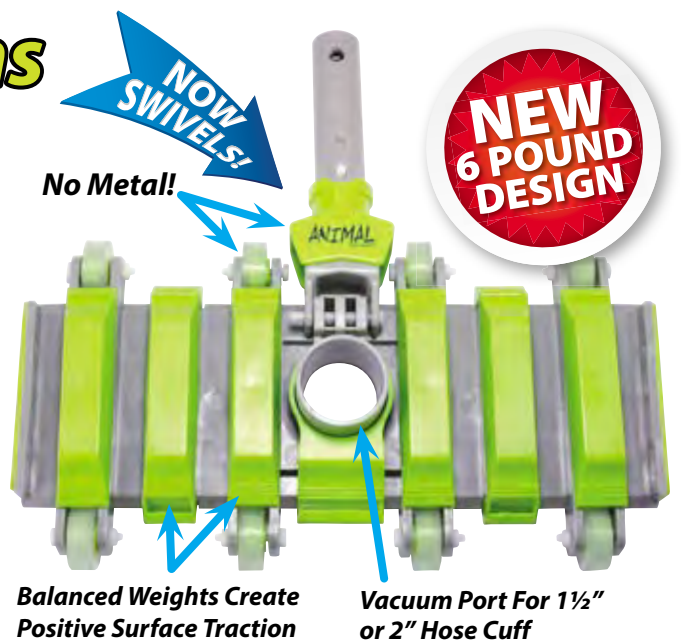

Engineered Profile For Superior Strength

Comfortable Molded Grip

This innovative pole design offers unsurpassed strength while providing superior ease of operation. Push-button adjusting along with positive locking positions and a molded comfort grip make it the perfect low-impact tool for the repetitive use professional.

Since the pole locks into position, you no longer have to twist cams to adjust the length, twist to lock it, check that you've twisted enough to prevent slipping, and then go through the whole process again for another area or the next job. Simply press, slide, click and go.

# ANIMAL Pro Vacuums

With Hydrodynamic Technology And SPEEDLOCK™ Swivel Handle!

The new Animal Pro vacuum profile is designed to develop additional downward force while moving both forward and backward. Flexible vacuum strips underneath reduce the surface gap space, creating higher vacuum pressure to capture more debris, while hydrodynamically shaped weight covers improve movement throughout the water.

Durable zero-metal urethane wheels provide a longer wearing part, superior maneuverability, and the elimination of bearings that can rust.

The NEW swivel handle offers the superior strength of the SpeedLock EZ Touch™ connection but it now swivels for added flexibility along walls, floors, and steps, and with no metal parts, it ensures continuously smooth movement and elimination of parts that could rust.