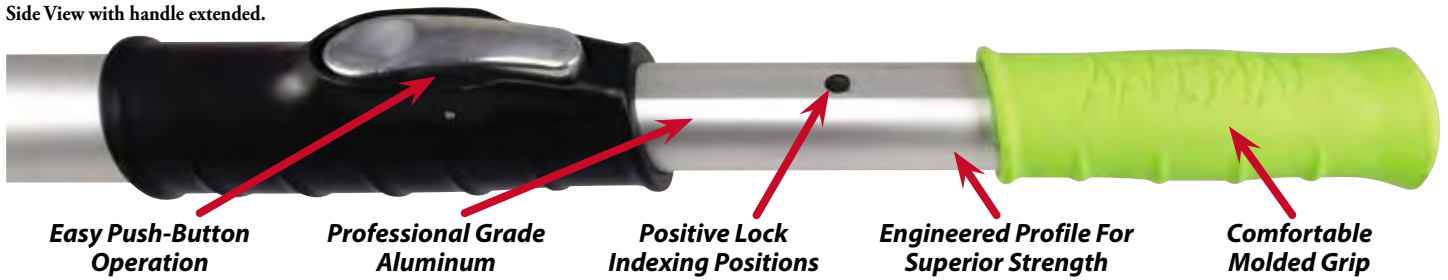

# ANIMAL Pro Snap Lock™ Pole

The Pro Snap Lock Is A No-Slip, No-Twist, Positive-Lock, Telescoping Pole

Side View with handle extended.

Easy Push-Button Operation

Professional Grade Aluminum

Positive Lock Indexing Positions

Engineered Profile For Superior Strength

Comfortable Molded Grip

This innovative pole design offers unsurpassed strength while providing superior ease of operation. Push-button adjusting along with positive locking positions and a molded comfort grip make it the perfect low-impact tool for the repetitive use professional.

Since the pole locks into position, you no longer have to twist cams to adjust the length, twist to lock it, check that you've twisted enough to prevent slipping, and then go through the whole process again for another area or the next job. Simply press, slide, click and go.