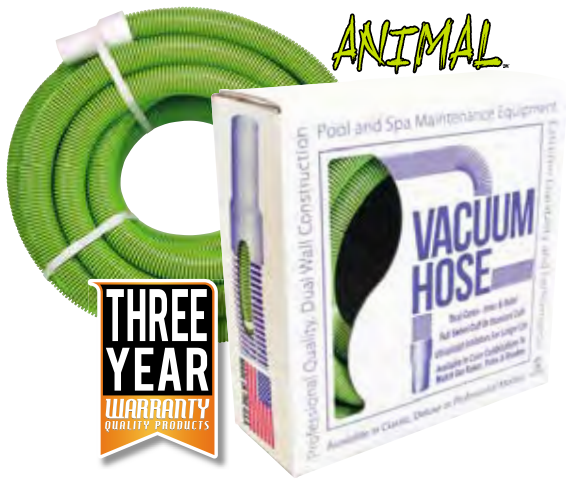

Made In The USA!

SMOOTHFLEX™

SmoothFlex vacuum hose is a high quality, medium duty, swivel cuffed hose with excellent flexibility. Durable enough for professionals, yet lightweight enough for the home user. Round ribs make it easy to handle.

1½" x 25'	VH2225	1½" x 35'	VH2235	1½" x 45'	VH2245
1½" x 30'	VH2230	1½" x 40'	VH2240	1½" x 50'	VH2250

Made In The USA!

AQUAFLEX™

AquaFlex vacuum hose is a high quality, light duty hose with excellent flexibility. Home user friendly. Spiral formed with an inner and outer core and rounded rib edges for comfortable handling. AquaFlex hoses come standard with a swivel cuff, smooth flow interior, and superior ultraviolet protection.

1½" x 25'	VH1225	1½" x 35'	VH1235	1½" x 45'	VH1245
1½" x 30'	VH1230	1½" x 40'	VH1240	1½" x 50'	VH1250

Made In The USA!

ValueFlex™

ValueFlex vacuum hose is a high quality, light duty hose with excellent flexibility. Durable enough for everyday use but light weight - perfect for weekly cleanings. ValueFlex hoses come standard with a swivel cuff and round ribs making it easy to handle.

1½"	1½" x 25'	VH0225	1½" x 35'	VH0235	1½" x 45'	VH0245
	1½" x 30'	VH0230	1½" x 40'	VH0240	1½" x 50'	VH0250
1¼"	1¼" x 18'	VH0418	1¼" x 24'	VH0424	1¼" x 30'	VH0430
	1¼" x 21'	VH0421	1¼" x 27'	VH0427	1¼" x 36'	VH0436

Made In The USA!