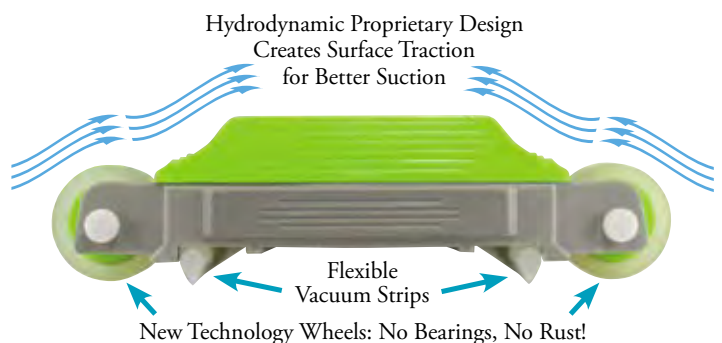

Pro 14" Vacuum w/Urethane Wheels VH4211X
Pro 20" Vacuum w/Urethane Wheels VH4215X